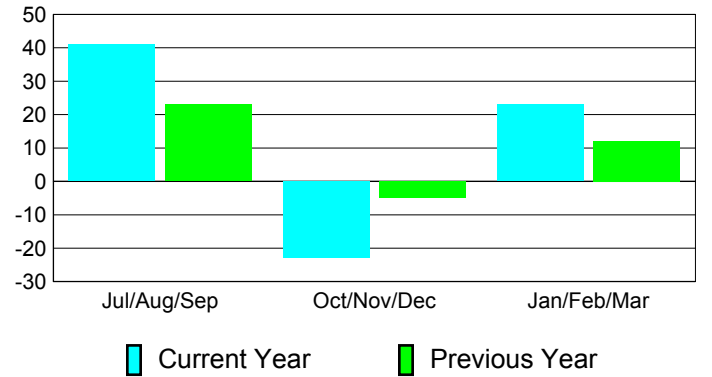

Club Results 2010-2011

Goal, New, Dropped, Gain/Loss

MEMBERSHIP

**Membership Results
2010-2011**

**Membership
2009-2010**

Month	Net Memb Goal	Actual New Memb	Actual Dropped Memb	Gain/Loss of Memb	Gain/Loss of Memb
Jul/Aug/Sep	20	108	-67	41	23
Oct/Nov/Dec	-10	39	-62	-23	-5
Jan/Feb/Mar	10	80	-57	23	12
Totals	20	227	-186	41	30

Membership Results 2010-2011

Goal, New, Dropped, Gain/Loss

Comparison of Club Gain/Loss

Current Year Compared to the Previous Year

Comparison of Membership Gain/Loss

Current Year Compared to the Previous Year

YTD Status Quo Clubs 2010-2011

Status Quo Clubs Compared to Status Quo Members

Gender Comparison 2010-2011

Jul/Aug/Sep

Oct/Nov/Dec

Jan/Feb/Mar

Male

Female