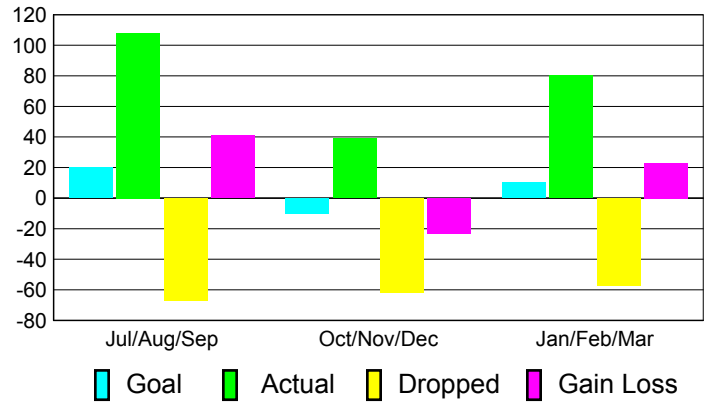

Club Results 2010-2011

Goal, New, Dropped, Gain/Loss

MEMBERSHIP

**Membership Results
2010-2011**

**Membership
2009-2010**

Month	Net Memb Goal	Actual New Memb	Actual Dropped Memb	Gain/Loss of Memb	Gain/Loss of Memb
Jul/Aug/Sep	20	108	-67	41	23
Oct/Nov/Dec	-10	39	-62	-23	-5
Jan/Feb/Mar	10	80	-57	23	12
Totals	20	227	-186	41	30

Membership Results 2010-2011

Goal, New, Dropped, Gain/Loss

Comparison of Club Gain/Loss

Current Year Compared to the Previous Year

Comparison of Membership Gain/Loss

Current Year Compared to the Previous Year